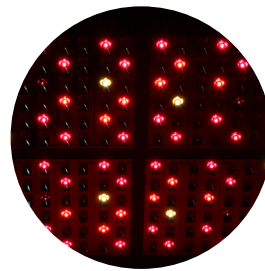

**1600 WATT
LED LIGHT
GROW / BLOOM**

Description

This is a 1600 watt LED light is designed to greatly reduce your cost of growing while ensuring maximum growth from your harvests. This light is perfect for large Scale commercial operations or simply your garden indoors and grow your favorite plants all year long.

- Can switch from Grow to Bloom
- Designed to significantly reduce your costs of growing
- Ensures maximum growth from your harvests
- LEDs are 25 times more efficient
- Perfect for large Scale commercial operations or simply your garden indoors
- Grow your favorite plants all year long
- Reduces operational cost by a 1/3

CALL US NOW: 720-496-4080

Bloom Light

Grow Light

Grow/Bloom Light

Lighting Specifications

Output Power	1pcs x 1600 watt = 1200 watts
Draw Power	1600 watts
Voltage	85v-265v
Coverage	4' x 4'
Lifespan	50,000 + hours
Spectrum	Full