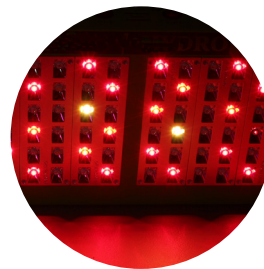

480 WATT
REFLECTOR SERIES
GROW / BLOOM

CALL US NOW: 720-496-4080

Description

This is a 480 watt LED light is designed to greatly reduce your cost of growing while ensuring maximum growth from your harvests. This light is perfect for large Scale commercial operations or simply your garden indoors and grow your favorite plants all year long. Choose

- Can switch from Grow to Bloom
- Designed to significantly reduce your costs of growing
- Ensures maximum growth from your harvests
- LEDs are 25 times more efficient
- Perfect for large Scale commercial operations or simply your garden indoors
- Grow your favorite plants all year long
- Reduces operational cost by a 1/3

Bloom Light

Grow Light

Grow/Bloom Light

Lighting Specifications

Output Power	1pcs x 480 watt = 480 watts
Draw Power	480 watts
Voltage	85v-265v
Coverage	2.5'x2.5'
Lifespan	50,000 + hours
Spectrum	Full