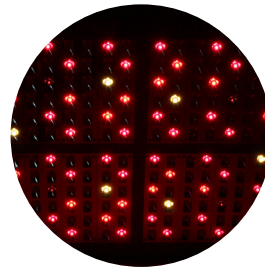

960 WATT REFLECTOR GROW / BLOOM

Description

This is a 960 watt LED light is designed to greatly reduce your cost of growing while ensuring maximum growth from your harvests. This light is perfect for large Scale commercial operations or simply your garden indoors and grow your favorite plants all year long.

- Can switch from Grow to Bloom
- Designed to significantly reduce your costs of growing
- Ensures maximum growth from your harvests
- LEDs are 25 times more efficient
- Perfect for large Scale commercial operations or simply your garden indoors
- Grow your favorite plants all year long
- Reduces operational cost by a 1/3

Lighting Specifications

Output Power	1pcs x 960 watt = 960 watts
Draw Power	960 watts
Voltage	85v-265v
Coverage	4' x 4'
Lifespan	50,000 + hours
Spectrum	Full

CALL US NOW: 720-496-4080

Bloom Light

Grow Light